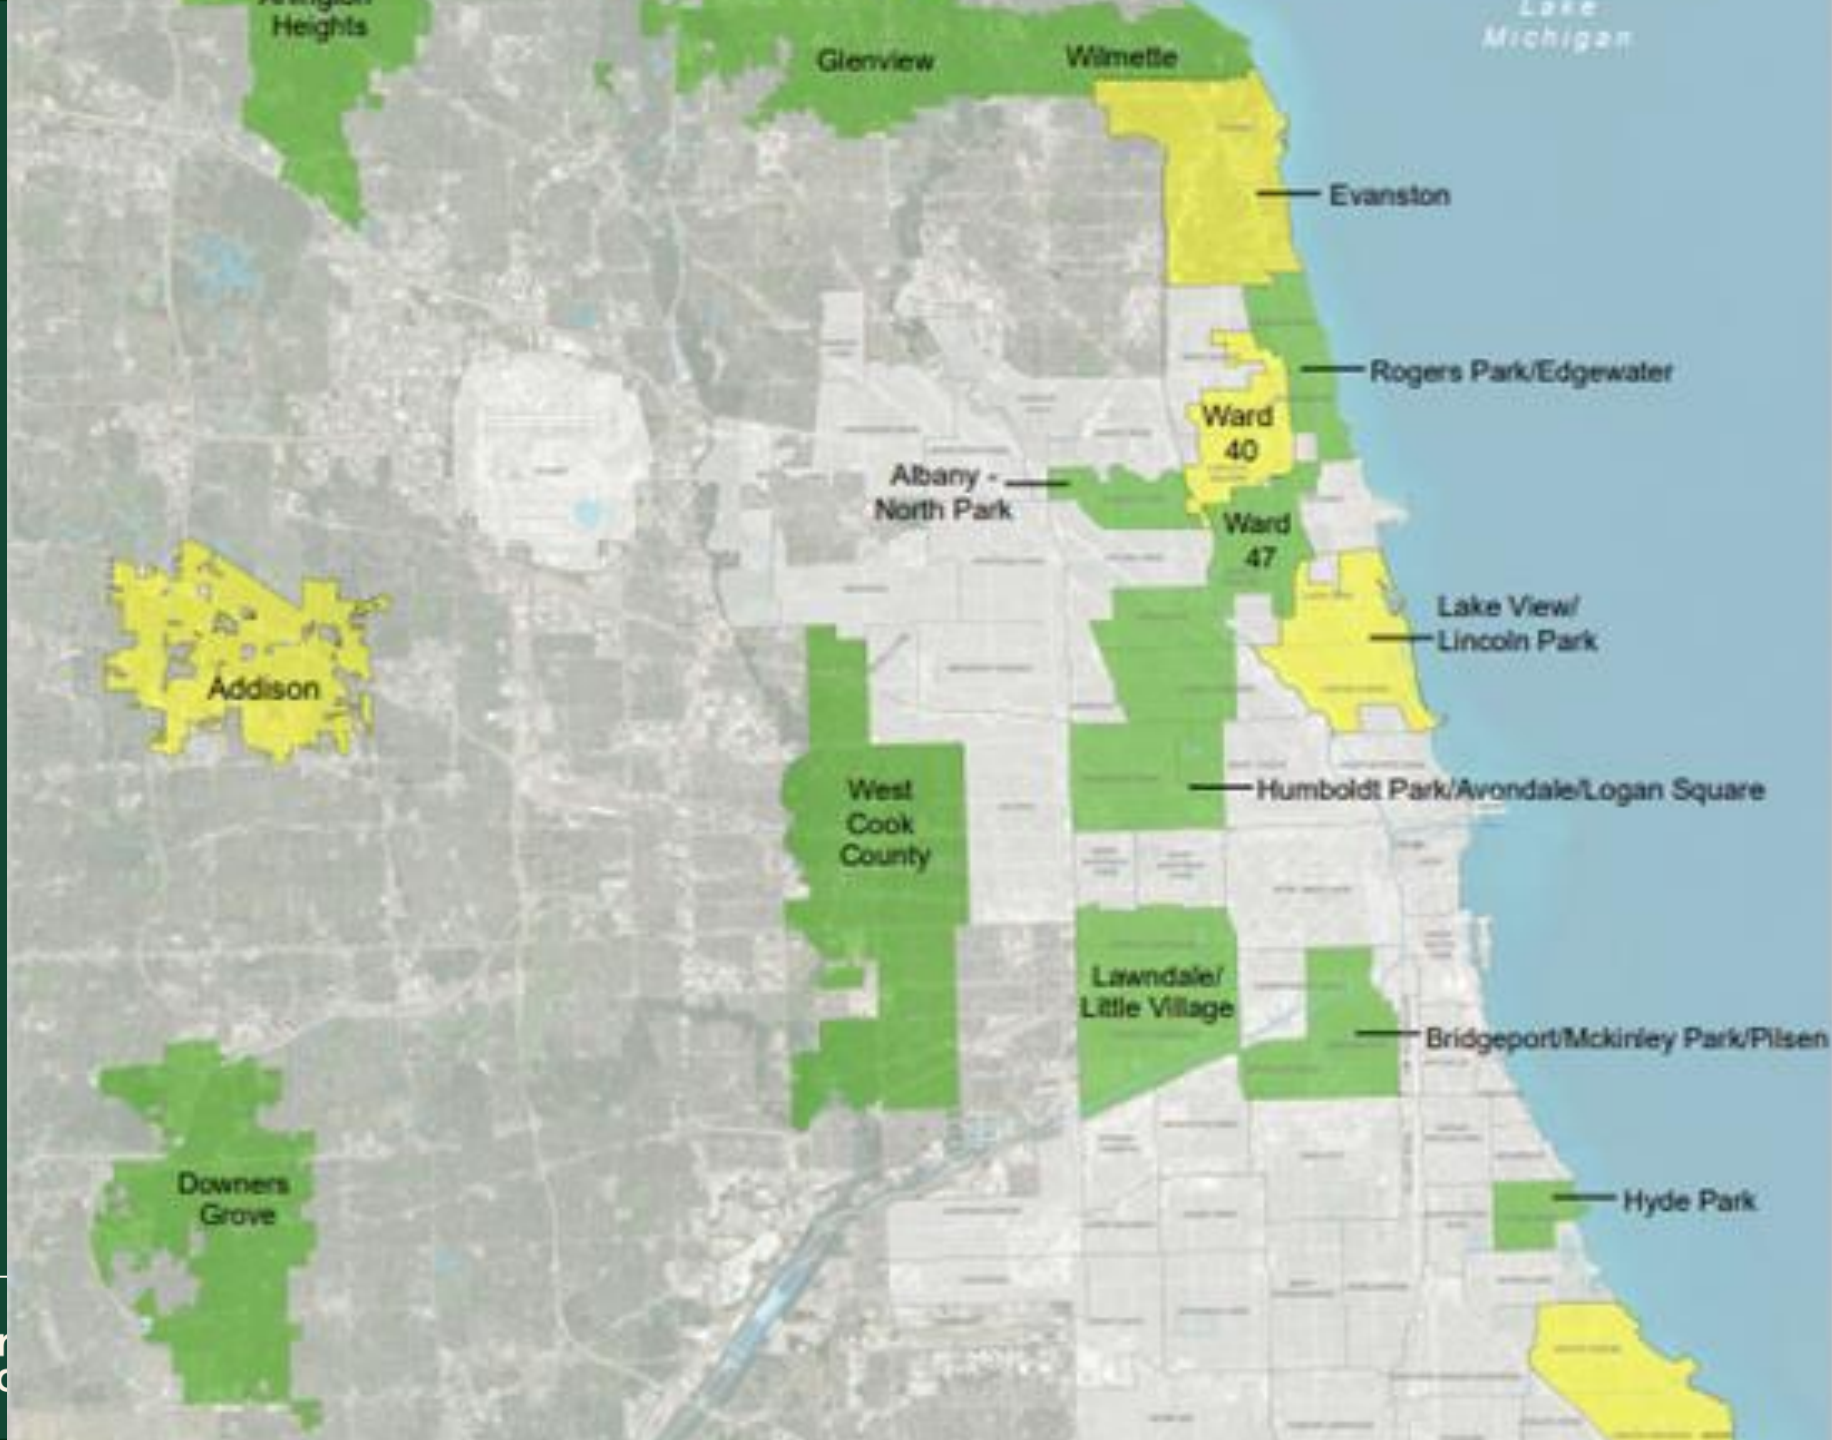

TreeKeepers

- 35 year old program
- Certified 2K residents, industry professionals and other 'arbor-curious residents.
- 4 week course that consists of virtual and in person learning, roleplaying, technical skill practicals and a final exam
- Taught by regional urban forestry professionals- consulting arborists, City Foresters, USFS, commercial tree care professionals, social/environmental scientists, community organizers, and

ACTIVATE

Host a TreePlanters Grant, Organize a Tree Walk, Run a Stewardship Day, Lead Events

FOSTER

Teach the TK Course, Engage with Elected Officials, Speak for the Trees, Recruit arbor-curious friends, start or join TK Chapter