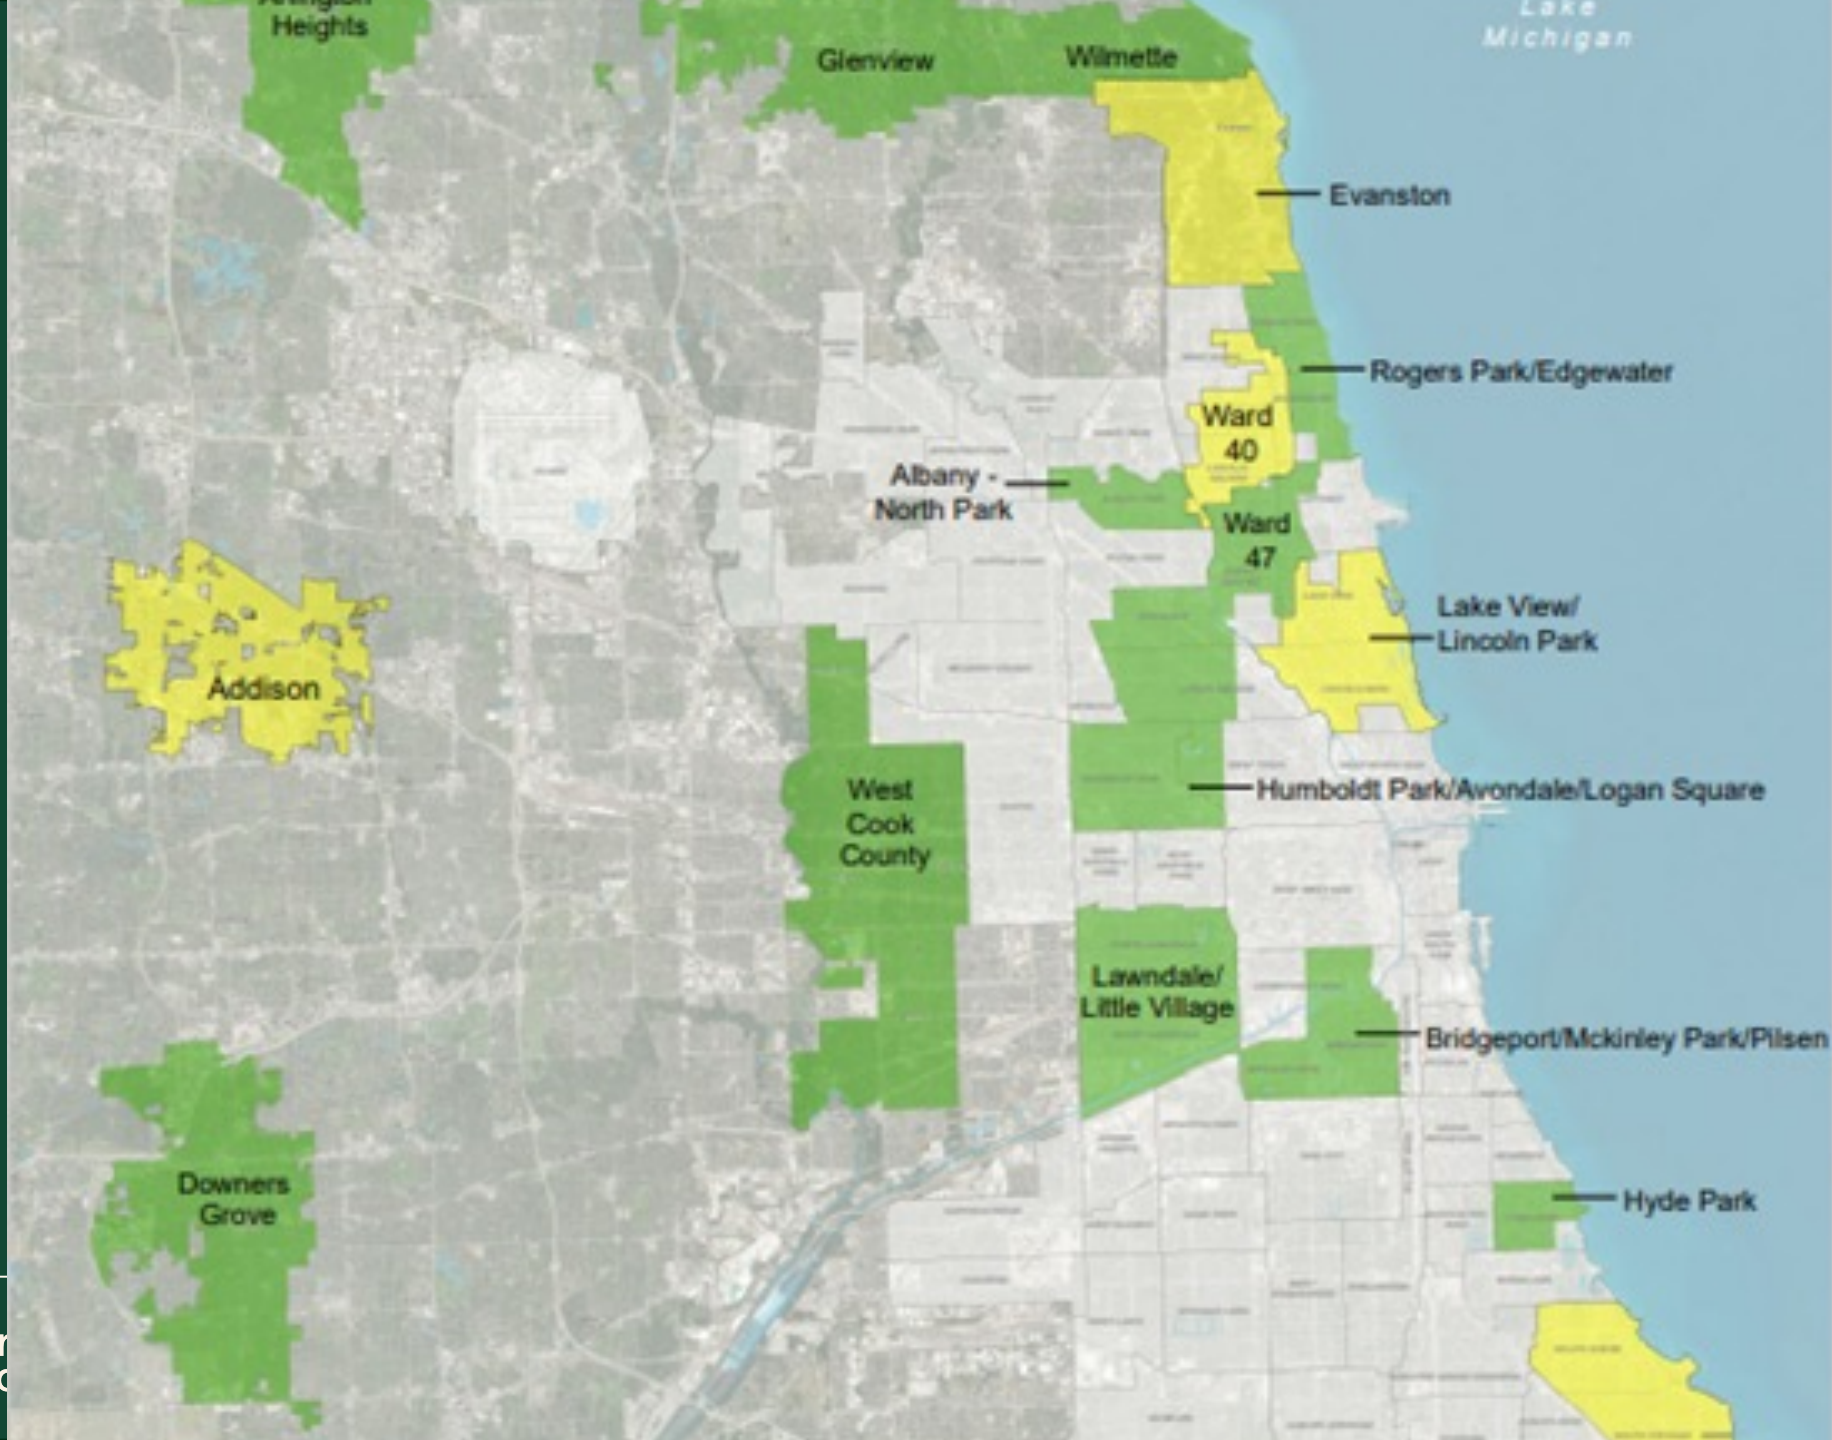

TreeKeepers

- 35 year old program
- Certified 2K residents, industry professionals and other 'arbor-curious' residents.
- 4 week course that consists of virtual and in person learning, roleplaying, technical skill practicals and a final exam
- Taught by regional urban forestry professionals- consulting arborists, City Foresters, USFS, commercial tree care professionals, social/environmental scientists, community organizers, and

ACTIVATE

Host a TreePlanters Grant, Organize a Tree Walk, Run a Stewardship Day, Lead Events

FOSTER

Teach the TK Course, Engage with Elected Officials, Speak for the Trees, Recruit arbor-curious friends, start or join TK Chapter