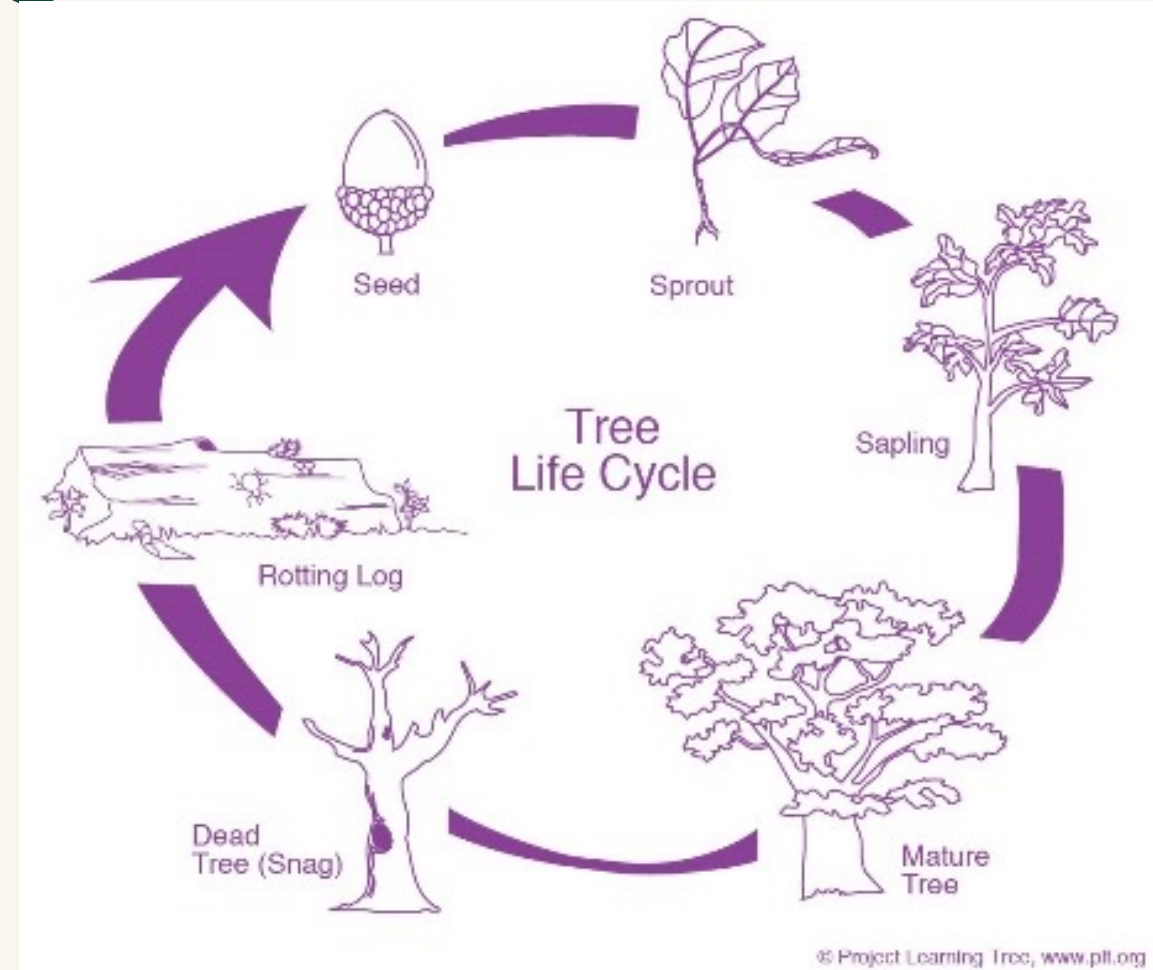

Creating community around trees

Acknowledgements

Community

Food not bombs volunteers

Students at OSU

Community members in Columbus & Cleveland

Conservationists across the midwest

Cycle workshop participants at local arts & community festivals (Mosaic, Equilumia)