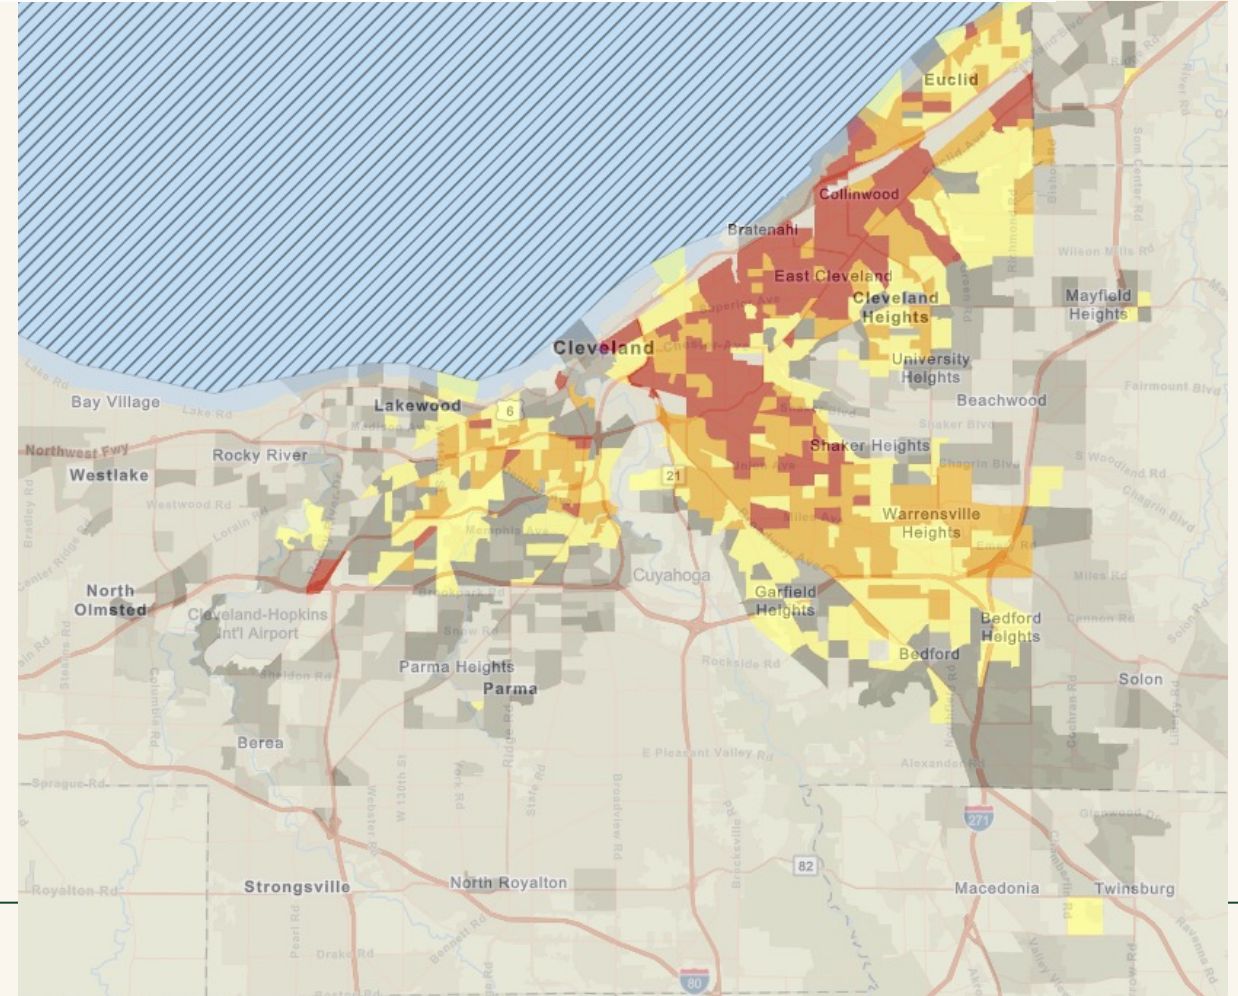

Environmental Justice

Environmental Justice

In Cleveland, Ohio

 **EPA EJScreen** EPA's Environmental Justice Screening and Mapping Tool (Version 2.2)

Environmental Justice and community forestry

Hierarchy of Needs

Developed by Maslow

Where do most community forestry projects fall along this hierarchy?

Who benefits most from these projects?

What if these projects focused on deficiency needs?

Now who benefits most?

Environmental Justice and community forestry in Cleveland, OH