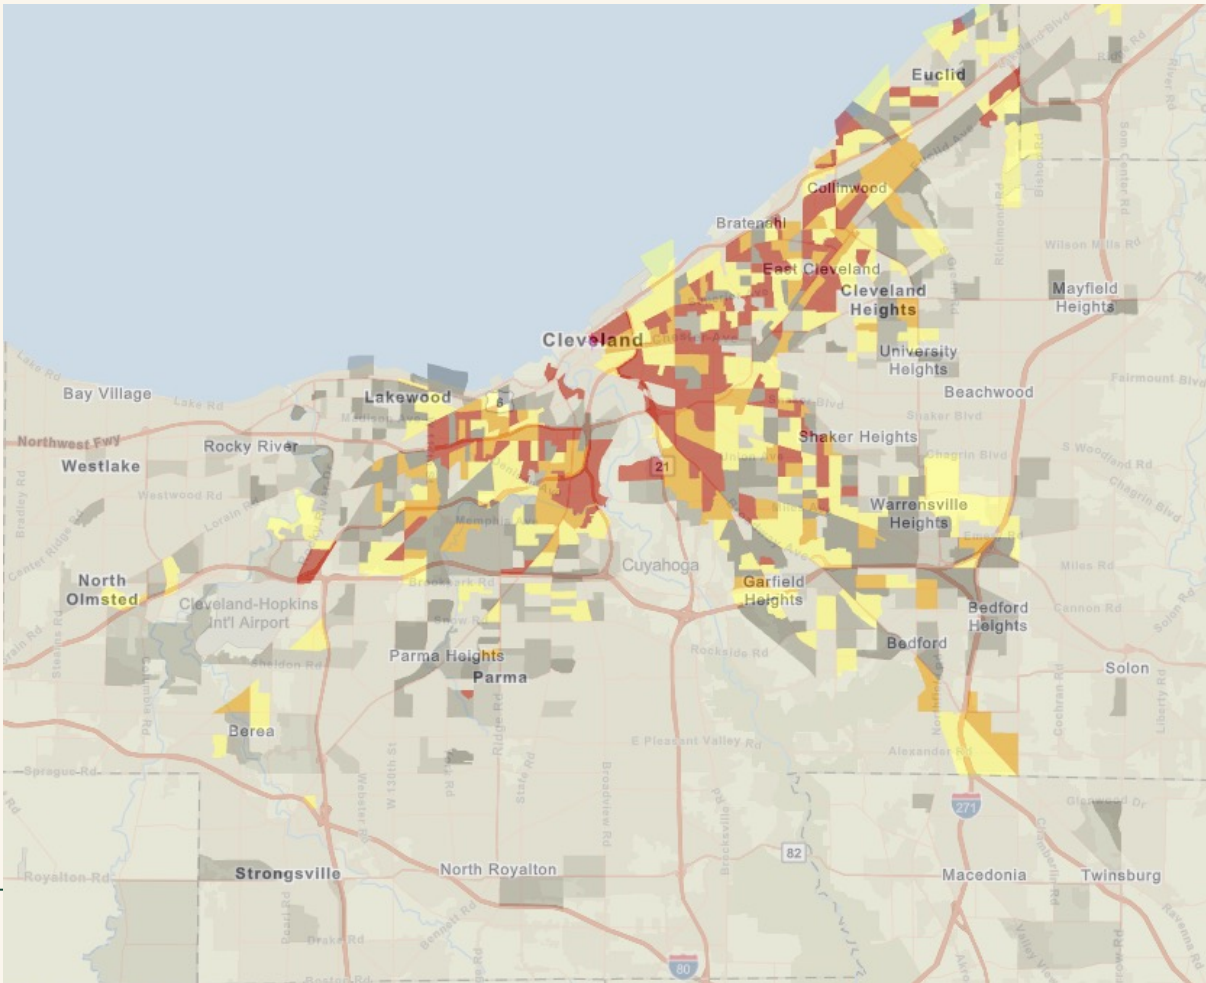

Environmental Justice

Environmental Justice

In Cleveland, Ohio

 **EPA EJScreen** EPA's Environmental Justice Screening and Mapping Tool (Version 2.2)

Environmental Justice and community forestry

Hierarchy of Needs

Developed by Maslow

Where do most community forestry projects fall along this hierarchy?

Who benefits most from these projects?

What if these projects focused on deficiency needs?

Now who benefits most?

Environmental Justice and community forestry in Cleveland, OH