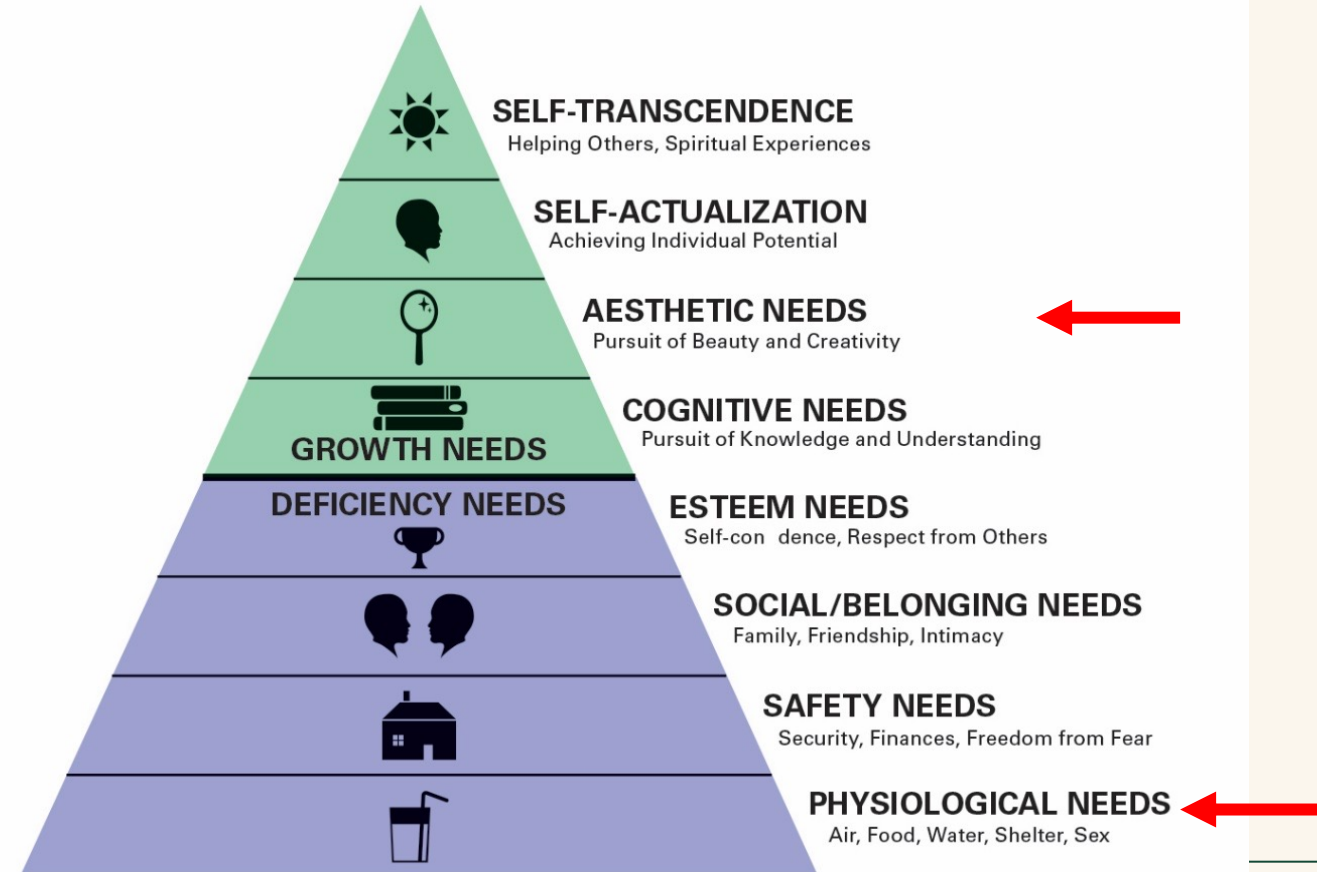

Environmental Justice

Environmental Justice

In Cleveland, Ohio

 **EPA EJScreen** EPA's Environmental Justice Screening and Mapping Tool (Version 2.2)

Environmental Justice and community forestry

Hierarchy of Needs

Developed by Maslow

Where do most community forestry projects fall along this hierarchy?

Who benefits most from these projects?

What if these projects focused on deficiency needs?

Now who benefits most?

Environmental Justice and community forestry in Cleveland, OH