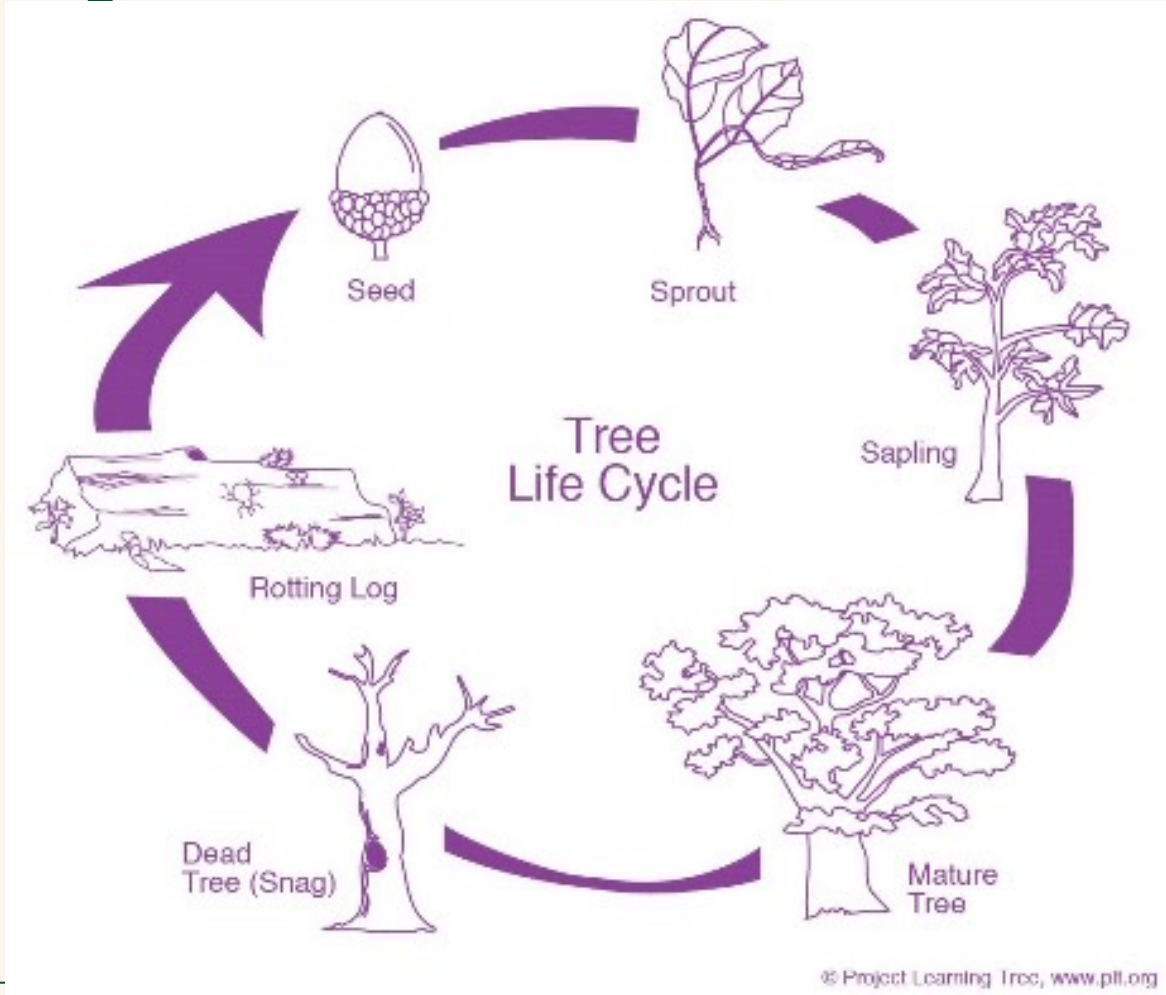

Environmental Justice and community forestry